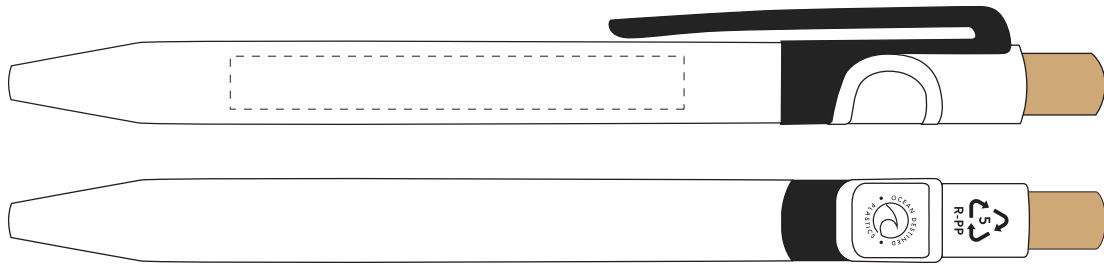

Your Ref:	Quantity:	Product Code: TPC000118
Our Ref:	Version: 1	Product Colour: BLACK

PRINTING CONCERNS:**PRODUCT INFO:**

We stock this item in the following colours

**PANTONE REFERENCE(S)**

- Colour 1
- Colour 2

ARTWORK SCALE 100%

Product Image for visualisation
- colours may vary

ARTWORK SCALE 100%
Max print area: 60mm x 7mm

The dashed line is to demonstrate print area and will not appear on your printed item

PLEASE NOTE: